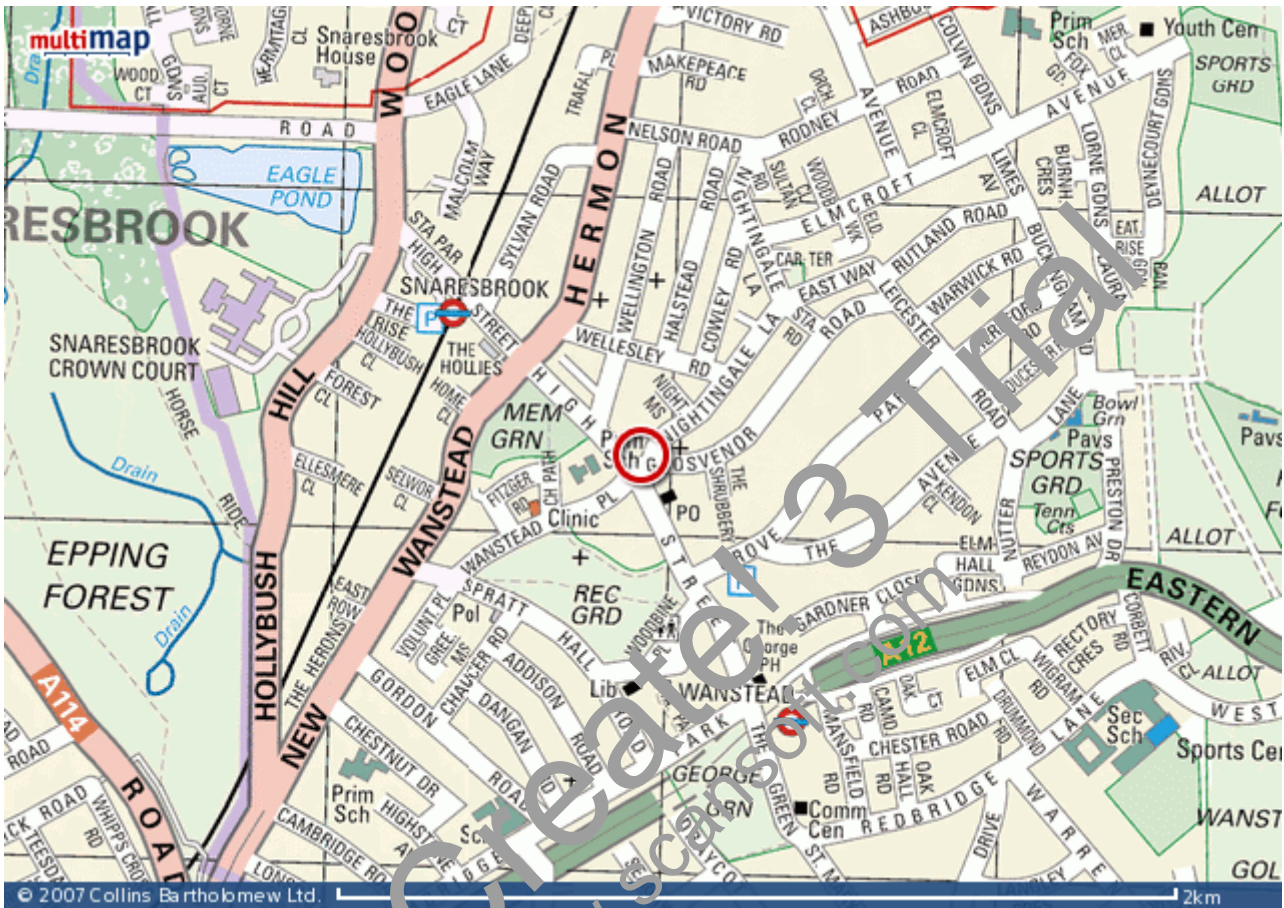

from Microsoft® Live Search

Map of Wanstead Library

Nearest transport link

- Tube: Snaresbrook (0.2mi, 0.36km)
- Railway: Leytonstone High Road (1.30mi, 2.09km)
- Airport: London City Airport (5.29mi, 8.51km)