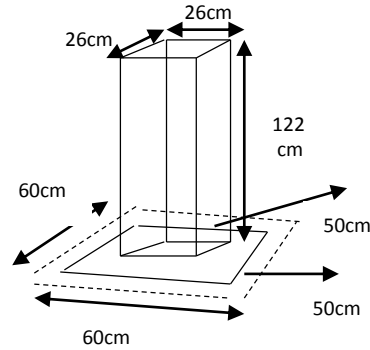

**CLASS 8  
SWITCHED ON**

Space allowed - width 60cm x depth 60cm x height optional.  
 Staged on a silver metal stand approx. height 122cm with a 26cm square recessed horizontal mesh top. (size of mesh 2cm), placed on a 50cm square silver base. Viewed and judged all round.  
 Further details on acceptance of entry.

**CLASS 9  
NOT QUITE STRICTLY**

Space allowed - width 70cm x depth 70cm x height optional.  
 Staged at ground level on a black 50cm round slatted base 5cm thick. Viewed all round and judged from the front.

**CLASS 10  
ROLL UP ROLL UP**

**Semi-Imposed**  
 Space allowed - width 55cm x depth 55cm x height optional.  
 Staged on a 55cm square orange table 45cm from the floor. Viewed all round and judged from the front.  
**Everything supplied to be visible and used in its entirety.**  
**A charge will apply.**

**CLASS 11  
SOMETHING IN THE AIR  
A Hanging Class**

Space allowed - width 40cm x depth 40cm x drop 90cm.  
 Staged on a hook approx. 170cm from the floor hanging on a rail. (Note that this rail calls for a light weight exhibit). A hanging hook will be supplied.  
 A hanging loop with hook attached overall length 17cm.  
 Viewed and judged from the front.