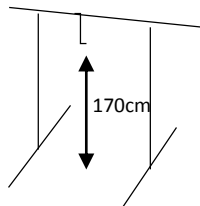

**CLASS 8  
SWITCHED ON**

Space allowed - width 60cm x depth 60cm x height optional.  
 Staged on a silver metal stand approx. height 122cm with a 26cm square recessed horizontal mesh top. (size of mesh 2cm), placed on a 50cm square silver base. Viewed and judged all round.  
 Further details on acceptance of entry.

**CLASS 9  
NOT QUITE STRICTLY**

Space allowed - width 70cm x depth 70cm x height optional.  
 Staged at ground level on a black 50cm round slatted base 5cm thick. Viewed all round and judged from the front.

**CLASS 10  
ROLL UP ROLL UP**

**Semi-Imposed**  
 Space allowed - width 55cm x depth 55cm x height optional.  
 Staged on a 55cm square orange table 45cm from the floor. Viewed all round and judged from the front.  
**Everything supplied to be visible and used in its entirety.**  
**A charge will apply.**

**CLASS 11  
SOMETHING IN THE AIR  
A Hanging Class**

Space allowed - width 40cm x depth 40cm x drop 90cm.  
 Staged on a hook approx. 170cm from the floor hanging on a rail. (Note that this rail calls for a light weight exhibit). A hanging hook will be supplied.  
 A hanging loop with hook attached overall length 17cm.  
 Viewed and judged from the front.