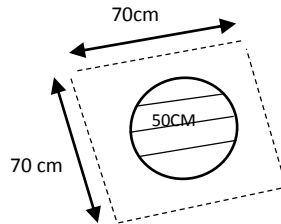

**CLASS 8  
SWITCHED ON**

Space allowed - width 60cm x depth 60cm x height optional.  
 Staged on a silver metal stand approx. height 122cm with a 26cm square recessed horizontal mesh top. (size of mesh 2cm), placed on a 50cm square silver base. Viewed and judged all round.  
 Further details on acceptance of entry.

**CLASS 9  
NOT QUITE STRICTLY**

Space allowed - width 70cm x depth 70cm x height optional.  
 Staged at ground level on a black 50cm round slatted base 5cm thick. Viewed all round and judged from the front.

**CLASS 10  
ROLL UP ROLL UP**

**Semi-Imposed**  
 Space allowed - width 55cm x depth 55cm x height optional.  
 Staged on a 55cm square orange table 45cm from the floor. Viewed all round and judged from the front.  
**Everything supplied to be visible and used in its entirety.**  
**A charge will apply.**

**CLASS 11  
SOMETHING IN THE AIR  
A Hanging Class**

Space allowed - width 40cm x depth 40cm x drop 90cm.  
 Staged on a hook approx. 170cm from the floor hanging on a rail. (Note that this rail calls for a light weight exhibit). A hanging hook will be supplied.  
 A hanging loop with hook attached overall length 17cm.  
 Viewed and judged from the front.