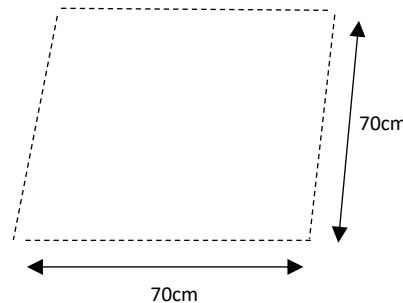

CLASS 8
THE SKY AT NIGHT
PETITE CLASS

Space allowed – width 25cm x depth 25cm x height 37.5 cm.
 Staged on a 25cm square sparkly black tile, on tabling covered in a pale grey drape.
 Can be brought ready assembled.
 Viewed all round and judged from the front.

CLASS 9
MASTER CHEF
CRAFT CLASS

Space allowed - width 40cm x depth 40cm x height optional.
 Staged on tabling covered with a pale grey drape.
 Exhibitors to provide their own staging.
 May be brought ready assembled.
 Viewed all round and judged from the front.

CLASS 10
A NIGHT AT THE OPERA
COLLAGE CLASS

Space allowed - width 65cm x height 30cm.
 Staged on a 6mm MDF board (supplied) width 65cm x height 30cm, displayed horizontally.
 May be brought ready assembled.
Further details on acceptance of entry.
Cost £5 with application form.
 Viewed and judged from the front.

CLASS 11
TALES OF THE UNEXPECTED
IMPOSED CLASS

Space allowed - width 70cm x depth 70cm x height optional.
 Staged on a base, width 70cm depth 70cm.
 On tabling covered with a pale grey drape.
Entry fee £40 with application form
 Viewed all round and judged from the front.