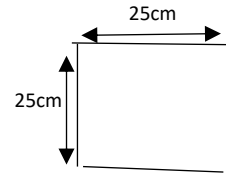

CLASS 8
THE SKY AT NIGHT
PETITE CLASS

Space allowed – width 25cm x depth 25cm x height 37.5 cm.
 Staged on a 25cm square sparkly black tile, on tabling covered in a pale grey drape.
 Can be brought ready assembled.
 Viewed all round and judged from the front.

CLASS 9
MASTER CHEF
CRAFT CLASS

Space allowed - width 40cm x depth 40cm x height optional.
 Staged on tabling covered with a pale grey drape.
 Exhibitors to provide their own staging.
 May be brought ready assembled.
 Viewed all round and judged from the front.

CLASS 10
A NIGHT AT THE OPERA
COLLAGE CLASS

Space allowed - width 65cm x height 30cm.
 Staged on a 6mm MDF board (supplied) width 65cm x height 30cm, displayed horizontally.
 May be brought ready assembled.
Further details on acceptance of entry.
Cost £5 with application form.
 Viewed and judged from the front.

CLASS 11
TALES OF THE UNEXPECTED
IMPOSED CLASS

Space allowed - width 70cm x depth 70cm x height optional.
 Staged on a base, width 70cm depth 70cm.
 On tabling covered with a pale grey drape.
Entry fee £40 with application form
 Viewed all round and judged from the front.