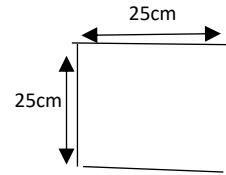

CLASS 8
THE SKY AT NIGHT
PETITE CLASS

Space allowed – width 25cm x depth 25cm x height 37.5 cm.
 Staged on a 25cm square sparkly black tile, on tabling covered in a pale grey drape.
 Can be brought ready assembled.
 Viewed all round and judged from the front.

CLASS 9
MASTER CHEF
CRAFT CLASS

Space allowed - width 40cm x depth 40cm x height optional.
 Staged on tabling covered with a pale grey drape.
 Exhibitors to provide their own staging.
 May be brought ready assembled.
 Viewed all round and judged from the front.

CLASS 10
A NIGHT AT THE OPERA
COLLAGE CLASS

Space allowed - width 65cm x height 30cm.
 Staged on a 6mm MDF board (supplied) width 65cm x height 30cm, displayed horizontally.
 May be brought ready assembled.
Further details on acceptance of entry.
Cost £5 with application form.
 Viewed and judged from the front.

CLASS 11
TALES OF THE UNEXPECTED
IMPOSED CLASS

Space allowed - width 70cm x depth 70cm x height optional.
 Staged on a base, width 70cm depth 70cm.
 On tabling covered with a pale grey drape.
Entry fee £40 with application form
 Viewed all round and judged from the front.